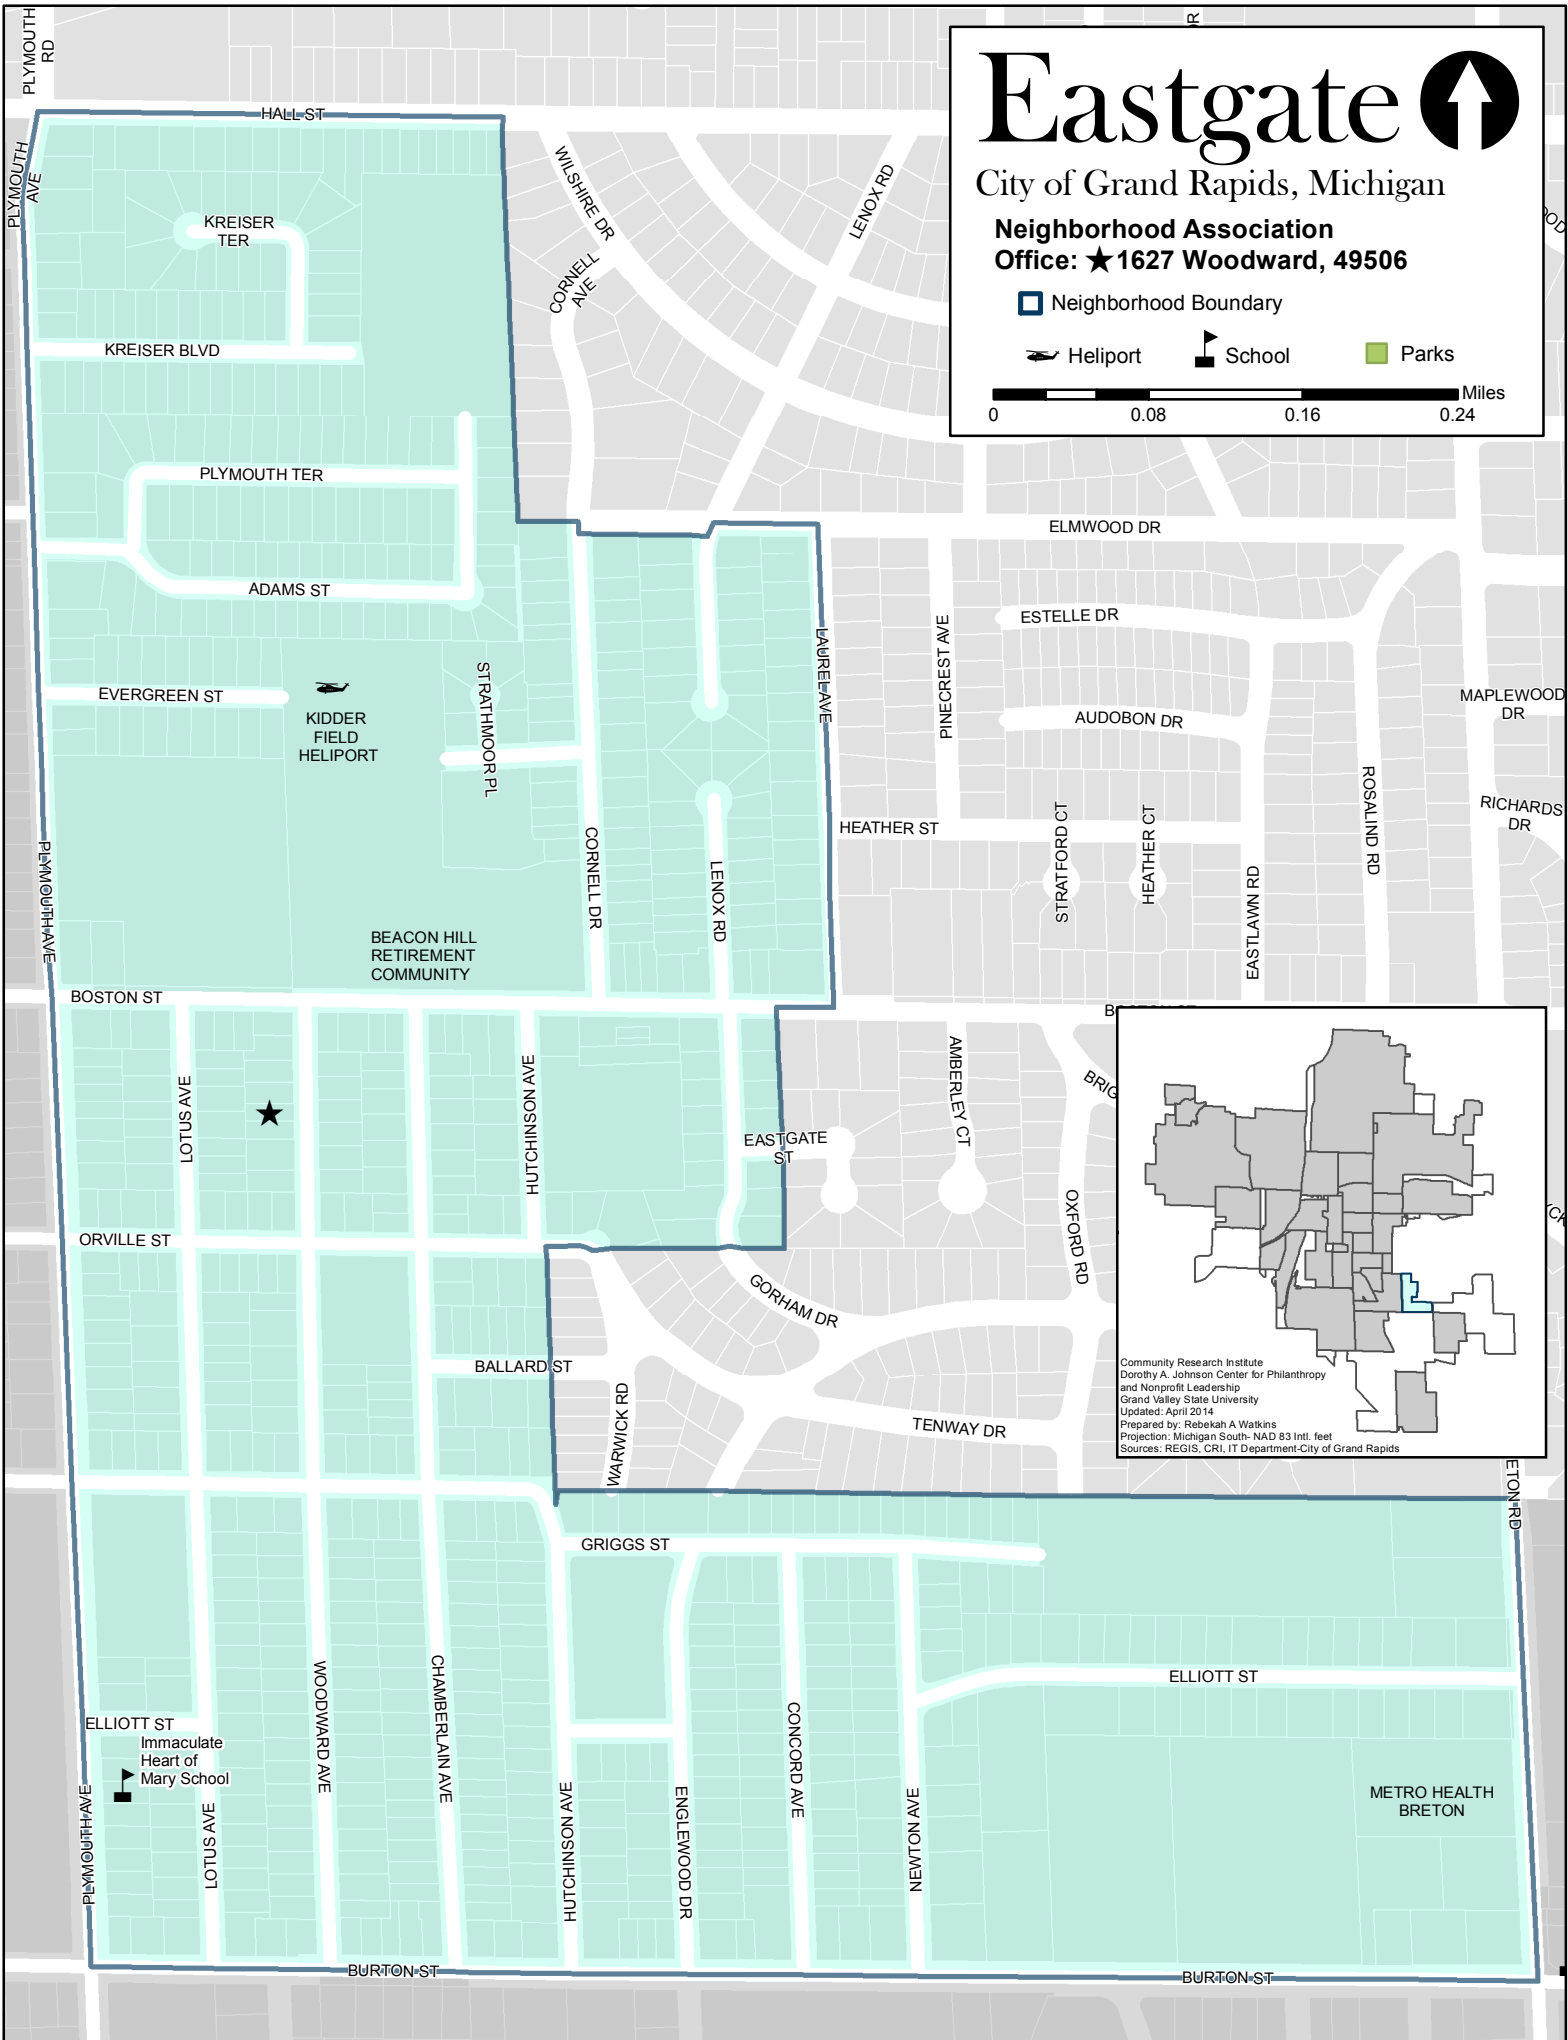

Eastgate

City of Grand Rapids, Michigan

Neighborhood Association

Office: ★ 1627 Woodward, 49506

▣ Neighborhood Boundary

✈ Heliport

🏫 School

🌳 Parks

0 0.08 0.16 0.24 Miles

Community Research Institute
Dorothy A. Johnson Center for Philanthropy
and Nonprofit Leadership
Grand Valley State University
Updated: April 20 14
Prepared by: Rebekah A Watkins
Projection: Michigan South- NAD 83 Intl. feet
Sources: REGIS, CRI, IT Department-City of Grand Rapids