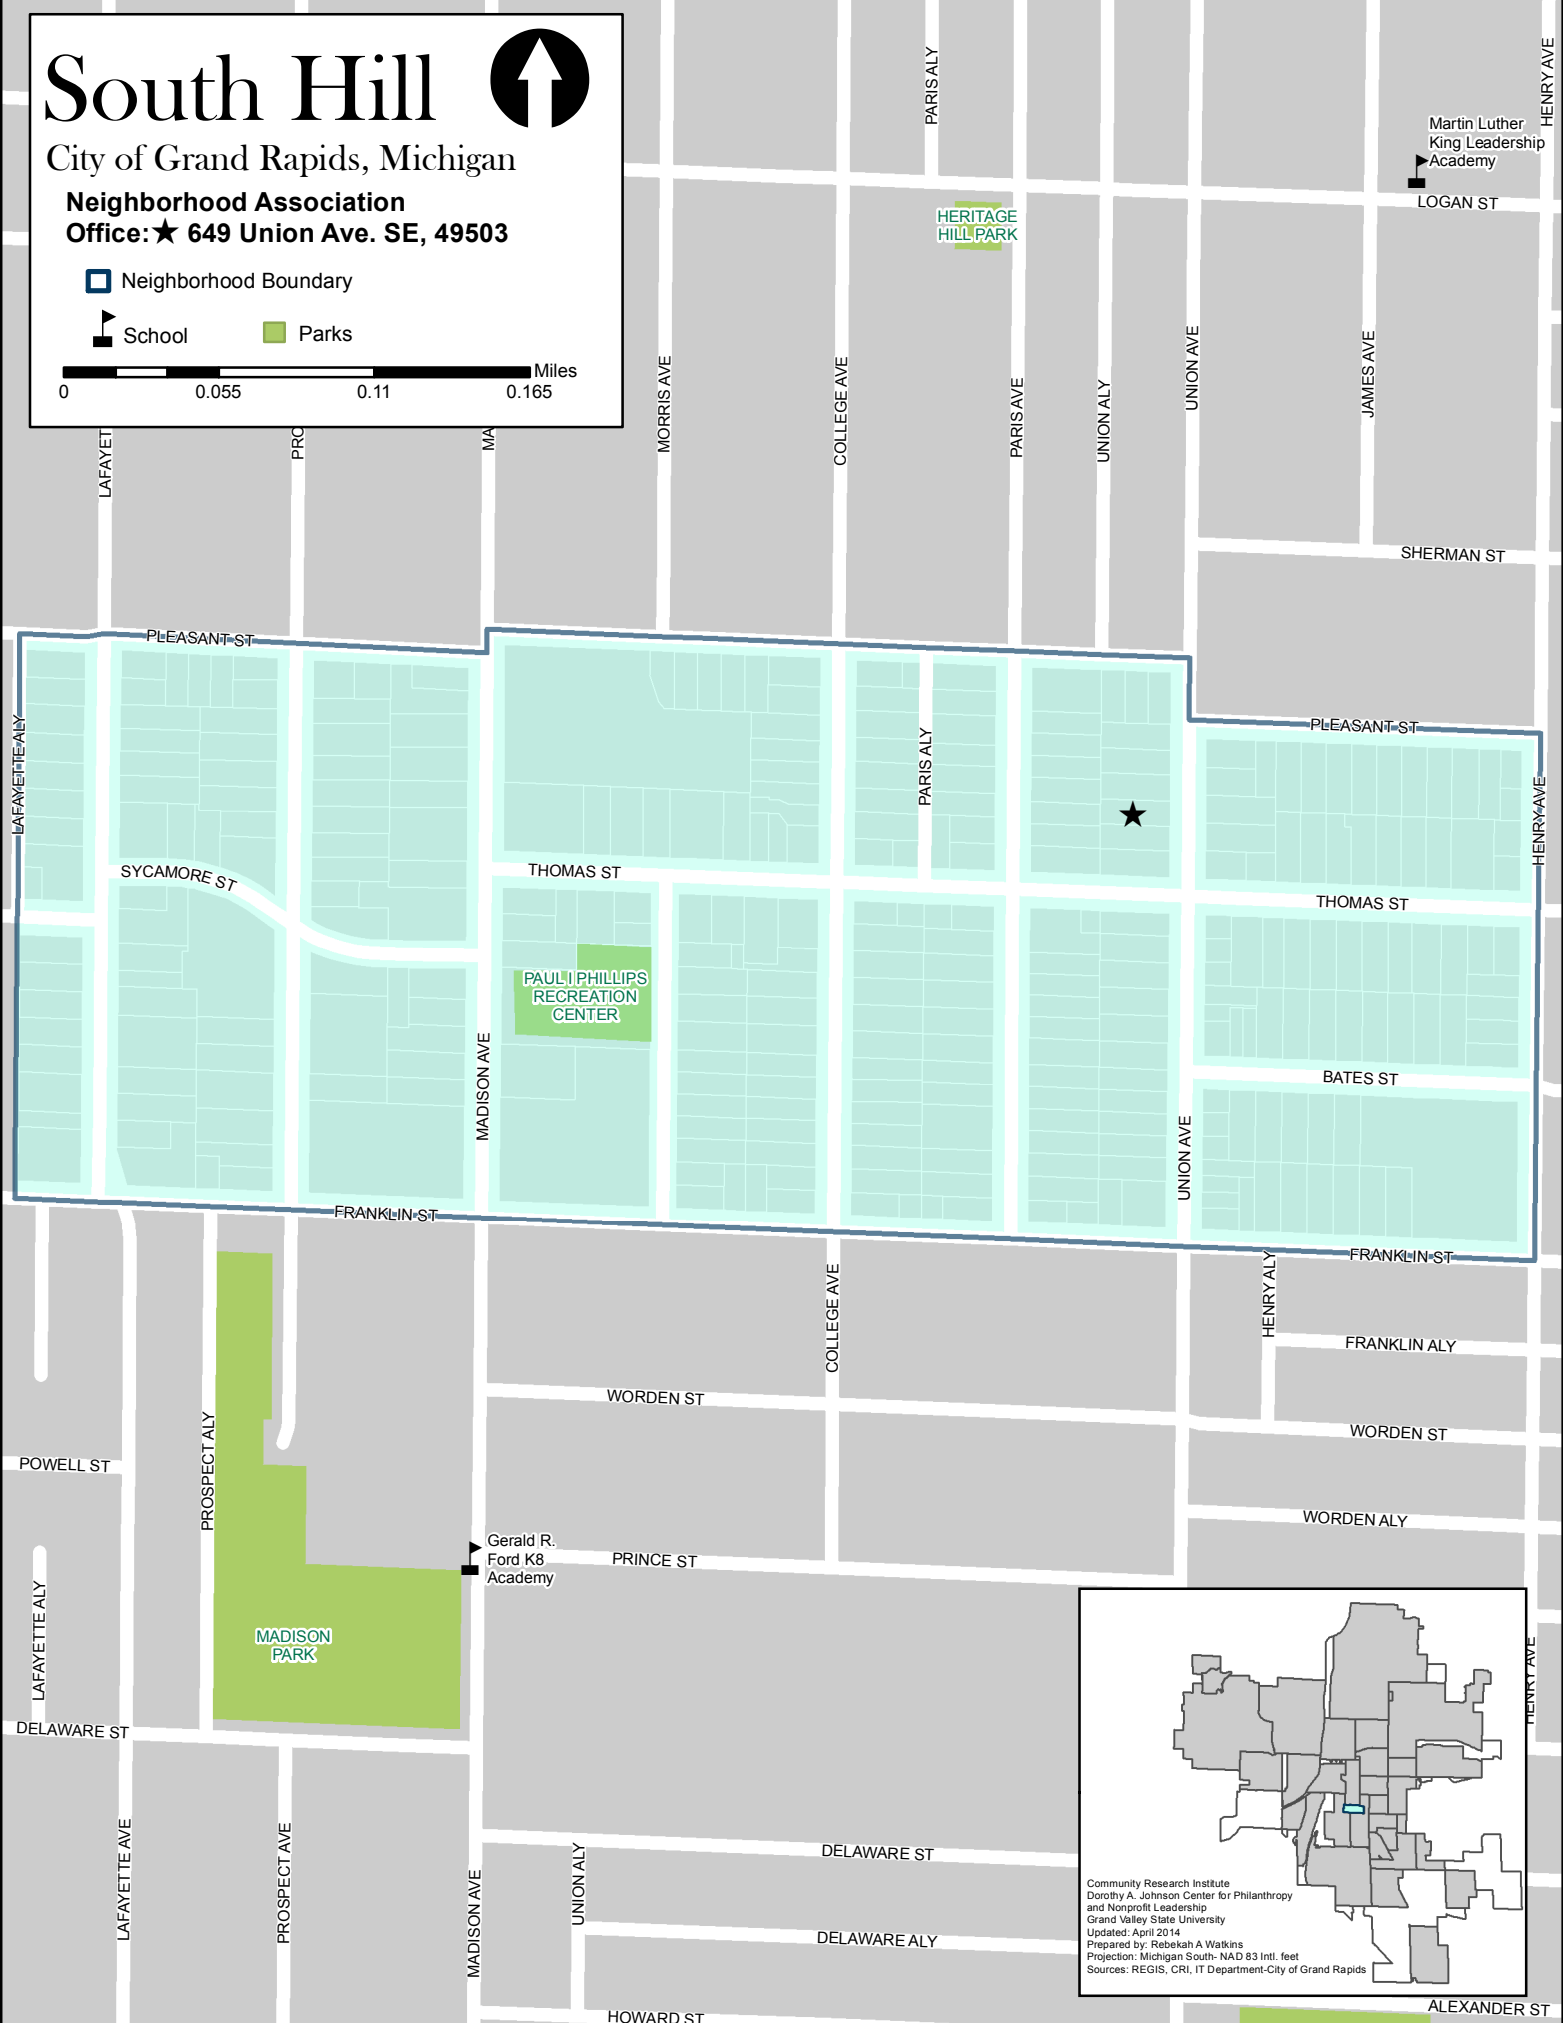

South Hill

City of Grand Rapids, Michigan

Neighborhood Association

Office: ★ 649 Union Ave. SE, 49503

Neighborhood Boundary

School Parks