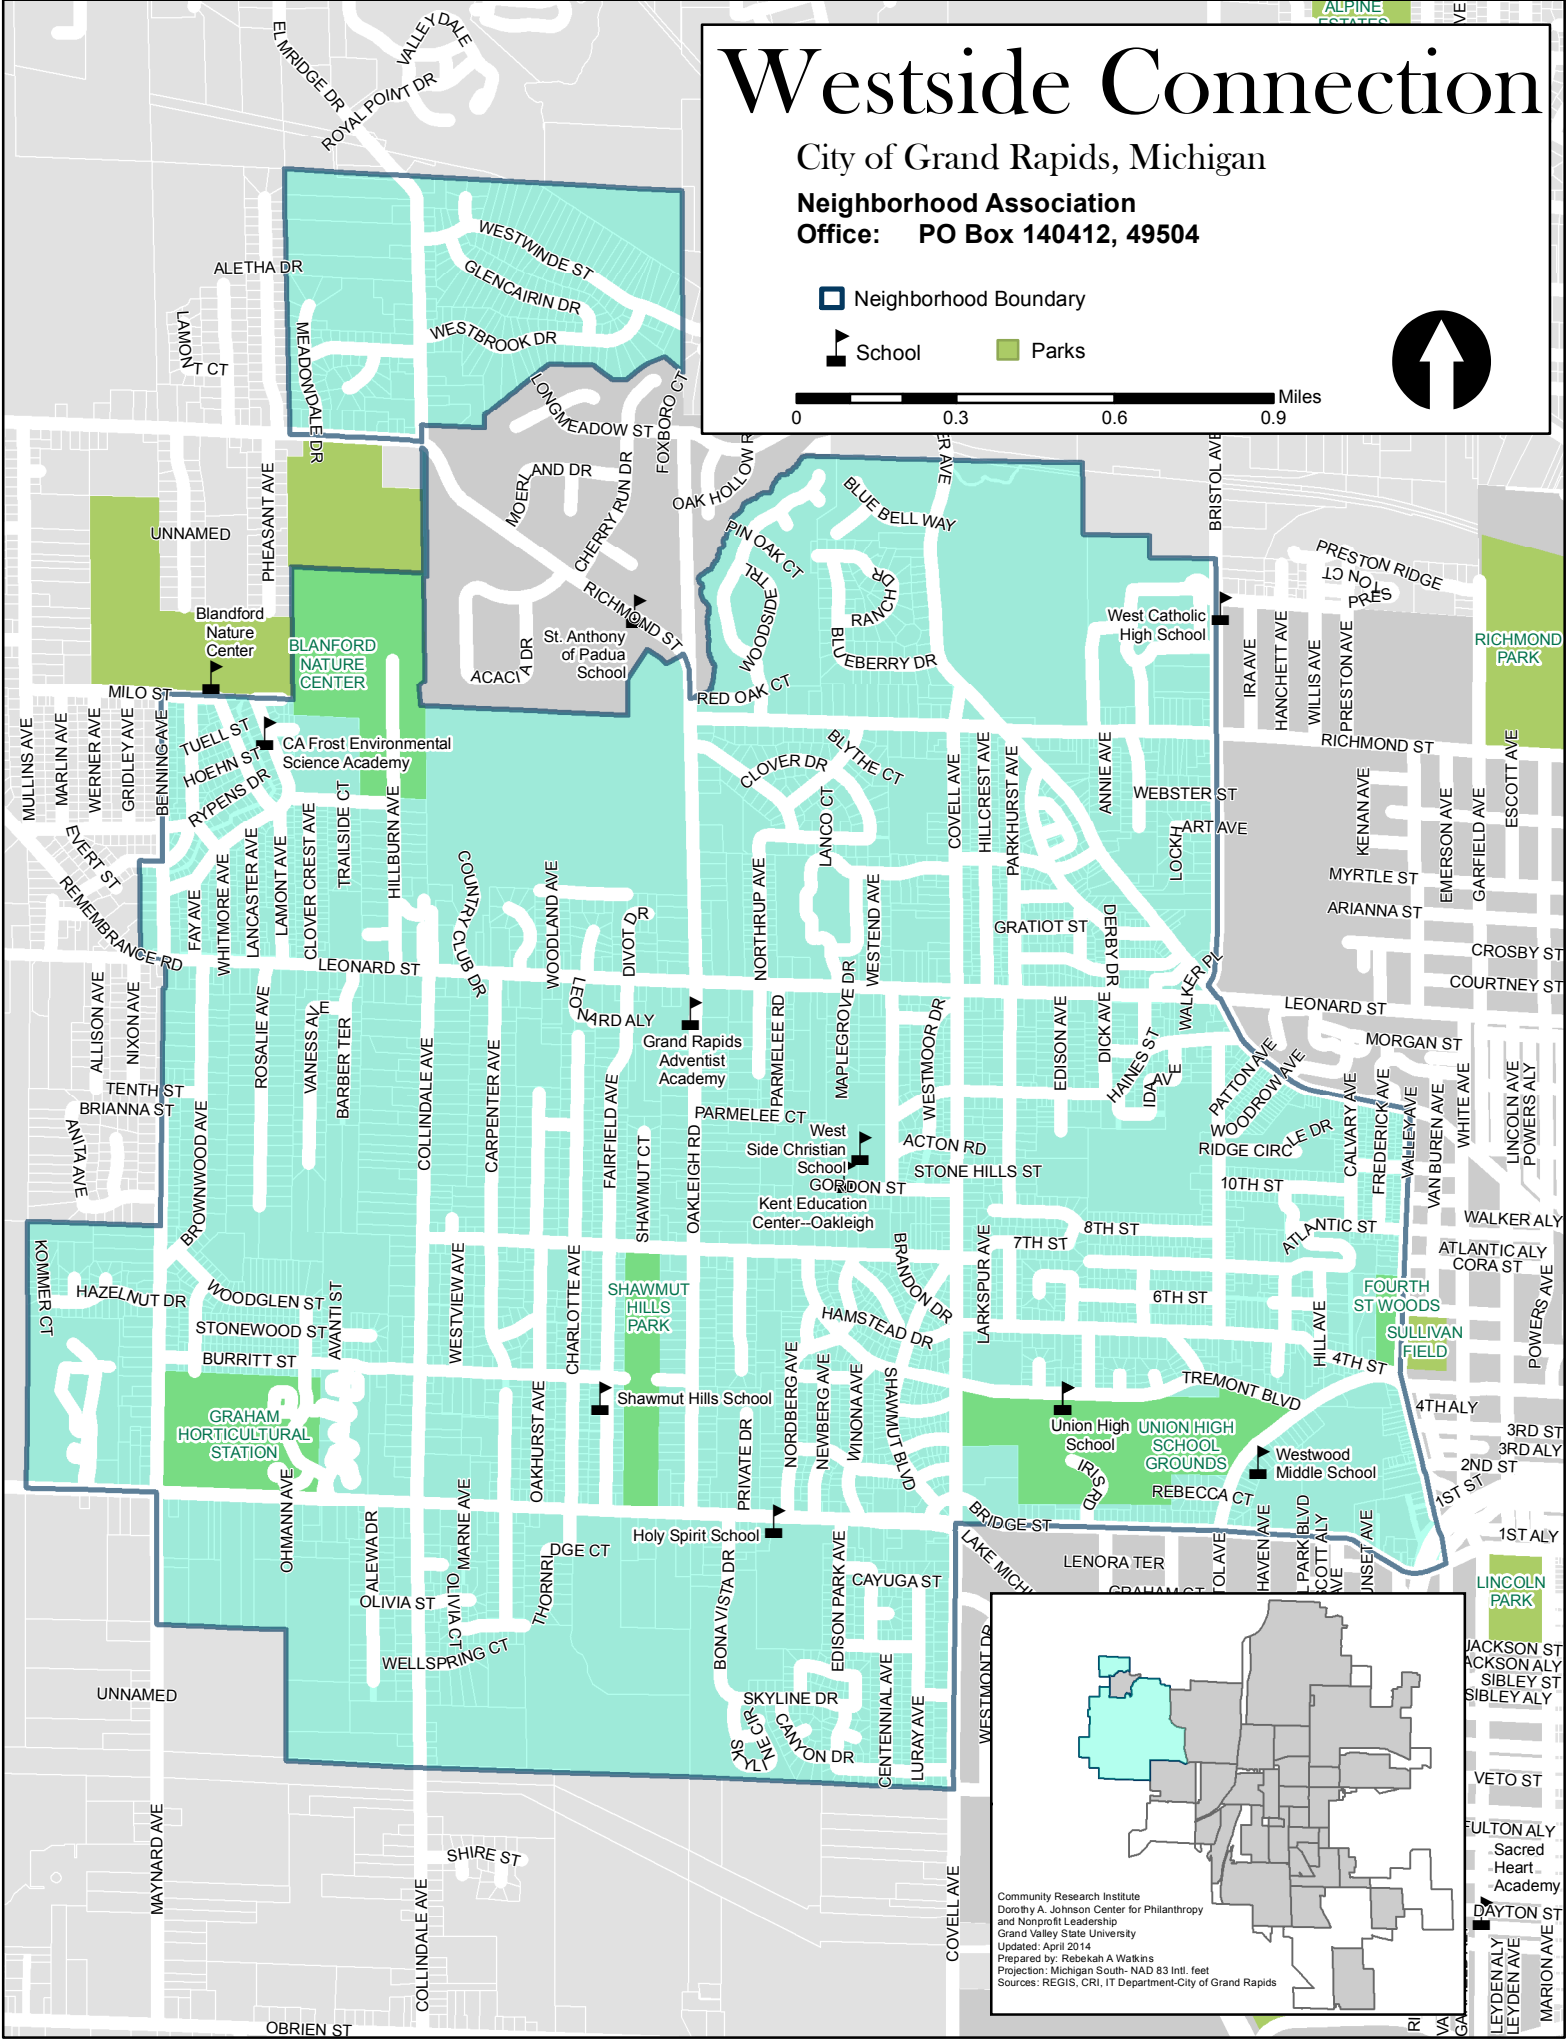

Westside Connection

City of Grand Rapids, Michigan

Neighborhood Association

Office: PO Box 140412, 49504

 Neighborhood Boundary

 School

 Parks

Community Research Institute
Dorothy A. Johnson Center for Philanthropy
and Nonprofit Leadership
Grand Valley State University
Updated: April 2014
Prepared by: Rebekah A Watkins
Projection: Michigan South-NAD 83 Intl. feet
Sources: REGIS, GRI, IT Department-City of Grand Rapids